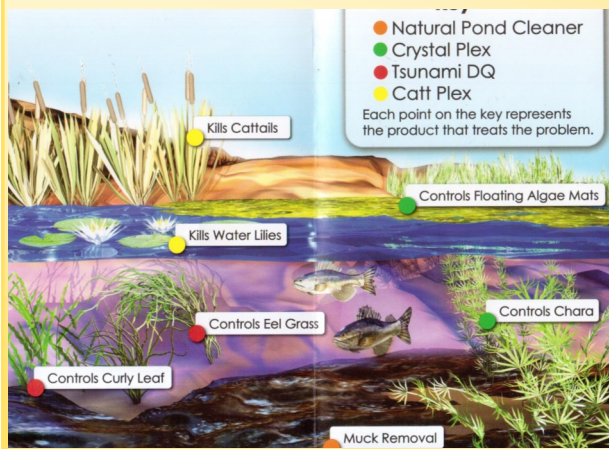

Nutsedge

SedgeHammer is one of the only selective herbicide that will kill nutsedge in turf grass or landscaped beds.

Bring in your baskets from last season

WE CAN REPLANT THEM

Delivery available

Caladiums and Vinca!

Caladiums and Vinca are now available!!

A Fungicide is crucial for seasonal color success!!

NELSON COLOR STAR is a fertilizer and fungicide in one. Apply to the ground before planting your seasonal color. A fungicide suppresses and controls soil borne funguses that cause root rot.

Plant Tech now carries Crystal Blue Pond Care

Treat and enhance the color of your ponds. These products are safe on your fish and wildlife.

Kill Duckweed, Muck, Algae, Lilies, grasses, & Cattails